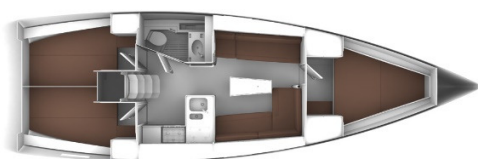

Name: Smiley

- Year: 2017
- LOA: 11,30 m
- Beam: 3,67 m
- Draft: 1,95 m
- Sail area: 65 m²
- Engine: 28 hp
- Fuel type: Diesel
- Consumption: **3 l/h**
- Water tank: 210 lit.
- Fuel tank: 150 lit.
- Cabins: 3 + salon
- **Berths: 6+1+1**
- WC/Showers: 1

DECK EQUIPMENT	NAVIGATION	OTHER
<ul style="list-style-type: none"> ▪ Roll main sail ▪ Roll genoa ▪ Bow thruster ▪ Bimini top ▪ Sprayhood ▪ Electric anchor windlass ▪ Steering wheel x 2 ▪ Cockpit table ▪ Cockpit loudspeaker ▪ Cockpit shower ▪ Dinghy/oars/pump ▪ Main anchor + 50 m chain ▪ Second anchor/chain/rope ▪ Emergency tiller ▪ Mooring ropes ▪ Fenders ▪ Boathook ▪ Gangway ▪ Bathing platform (manual) 	<ul style="list-style-type: none"> ▪ Autopilot ▪ Log/speed instrument ▪ Windex ▪ VHF Radio ▪ GPS-plotter ▪ Harbour guides ▪ Navigation charts ▪ Main compass ▪ Hand-held compass ▪ Binoculars 	<ul style="list-style-type: none"> ▪ Hot water ▪ Gas oven ▪ Electric refrigerator ▪ Kitchen inventory ▪ Additional gas bottle ▪ Tuner/iPod/USB Bluetooth ▪ TV ▪ Battery charger ▪ Shore connection 220 V ▪ 12 V on board ▪ Safety equipment ▪ First aid kit ▪ Teak cockpit ▪ Heating