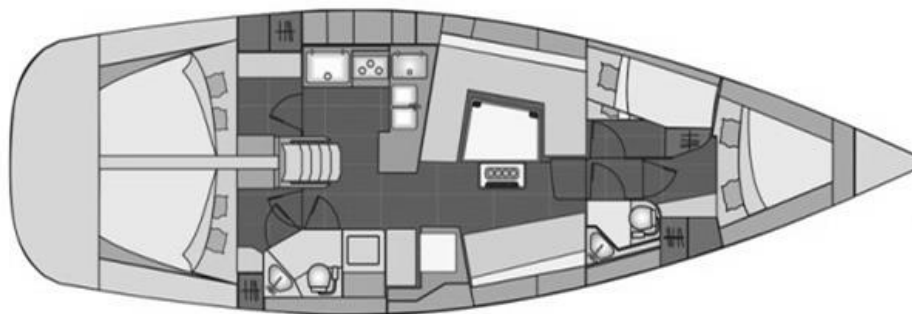

## Inventory list: Elan Impression 45 dm One (2015)

**Year:** 2015  
**Cabins:** 4 + salon  
**Berths:** 8 + 2  
**WC/Showers:** 2  
**LOA:** 13,85 m  
**Beam:** 4,18 m  
**Draft:** 1,90 m  
**Main sail area:** 40 m<sup>2</sup>  
**Genoa sail area:** 52,47 m<sup>2</sup>  
**Engine:** Volvo 55 hp  
**Fuel type:** Diesel  
**Consumption:** 5 l/h  
**Water tank:** 516 lit.  
**Fuel tank:** 270 lit.

### DECK EQUIPMENT

- ✓ Roll main sail
- ✓ Roll genoa
- ✓ Bow thruster
- ✓ Bimini top
- ✓ Sprayhood
- ✓ Electric anchor windlass
- ✓ Steering wheel 2
- ✓ Cockpit table
- ✓ Cockpit loudspeaker
- ✓ Cockpit shower
- ✓ Dinghy/oars/pump
- ✓ Main anchor + 50 m chain
- ✓ Second anchor/chain/rope
- ✓ Emergency tiller
- ✓ Mooring ropes
- ✓ Fenders
- ✓ Boathook
- ✓ Gangway
- ✓ Bathing platform